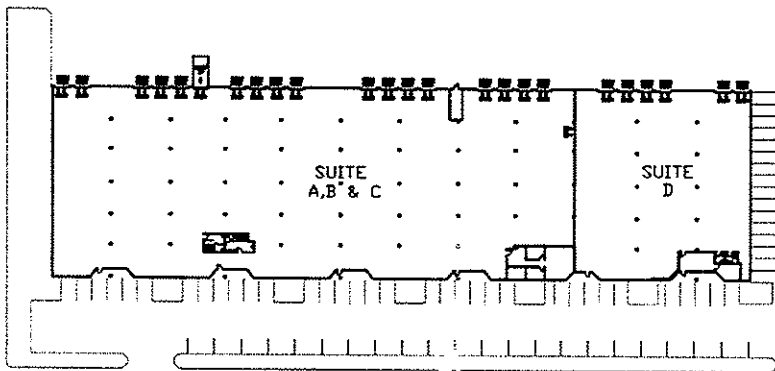

BUILDING #2  
6870 N. FATHOM ST.

BUILDING #3  
6840 N. FATHOM ST.

BUILDING #5  
6720 N. BASIN AVE.

BUILDING #4  
6650 N. BASIN AVE.

1 SITE PLAN

NORTH

SHEET 1 OF 1  
SWAN ISLAND INDUSTRY CENTER  
SITE PLAN  
PORTLAND, OR 97217

FILE: SUITES\SWAN ISLAND\SITE PLAN

AMERICAN  
PROPERTY  
MANAGEMENT  
CORP.  
PORTLAND, OREGON  
503-281-7779

DATE: 3-21-2008

SCALE: 1"=120'

DRAWN BY: C.L.BENNETT