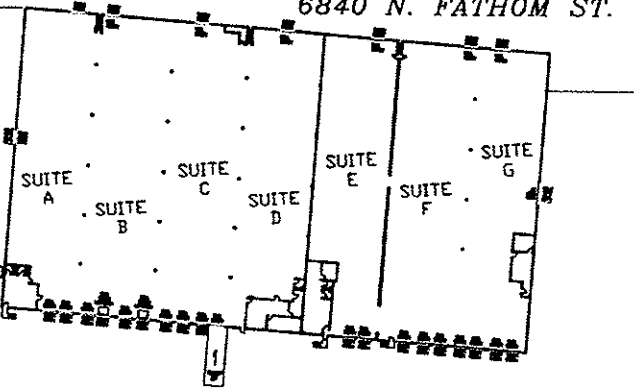

BUILDING #2  
6870 N. FATHOM ST.

BUILDING #3  
6840 N. FATHOM ST.

BUILDING #5  
6720 N. BASIN AVE.

BUILDING #4  
6650 N. BASIN AVE.

1 SITE PLAN

NORTH

SHEET 1 OF 1  
SWAN ISLAND INDUSTRY CENTER  
SITE PLAN  
PORTLAND, OR 97217

FILE: SUITES\SWAN ISLAND\SITE PLAN

AMERICAN  
PROPERTY  
MANAGEMENT  
CORP.  
PORTLAND, OREGON  
503-281-7779

DATE: 3-21-2008

SCALE: 1"=120'

DRAWN BY: C.L.BENNETT