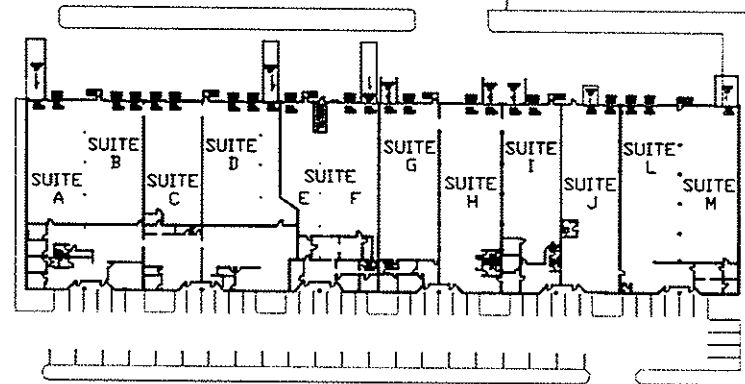

BUILDING #2  
6870 N. FATHOM ST.

BUILDING #3  
6840 N. FATHOM ST.

BUILDING #5  
6720 N. BASIN AVE.

BUILDING #4  
6650 N. BASIN AVE.

1 SITE PLAN

NORTH

SHEET 1 OF 1  
SWAN ISLAND INDUSTRY CENTER  
SITE PLAN  
PORTLAND, OR 97217

FILE: SUITES\SWAN ISLAND\SITE PLAN

AMERICAN  
PROPERTY  
MANAGEMENT  
CORP.  
PORTLAND, OREGON  
503-281-7779

DATE: 3-21-2008

SCALE: 1"=120'

DRAWN BY: C.L.BENNETT